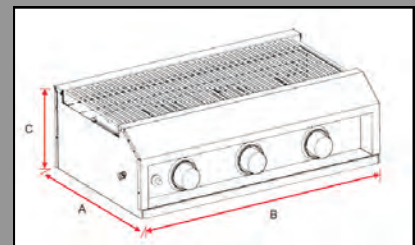

TECHNICAL

Model	Measurements					Flue Size	
BIB	A	B	C	D	E	I / Ø	H / Ø
700 GAS	700	450	735	220	250	200	300
1000 GAS	1000	450	735	320	250	200	400
1200 STD	1200	530	910	270	150	350	500
1200 DUAL	1200	635	815	505	280	350	500
1500 DUAL	1500	635	815	505	280	350	500

Model	Measurements		
Gas Insert	A	B	C
3 BURNER S	415	645	205
4 BURNER S	415	805	205
6 BURNER S	415	1165	205
3 BURNER D	595	645	205
3 BURNER D	595	645	205