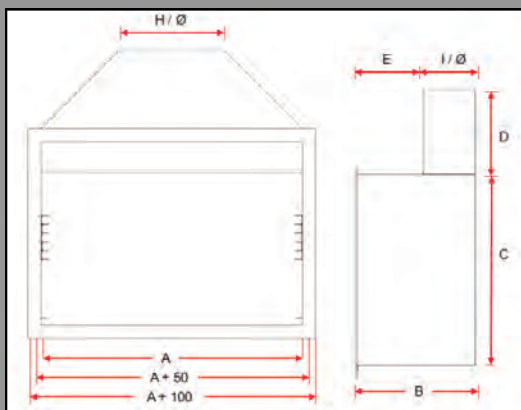

850 PROFESSIONAL

Includes: An outer box, light fitting, charcoal tray, Nickel-plated grill, door
Grill Size: 805 x 420mm

1000 PROFESSIONAL

Option 1 Includes: An outer box, light fitting, charcoal tray, Nickel-plated grill, charcoal starter, door
Grill Size: 750 x 420mm
Option 2 Includes: Full grid
Grill Size: 980 x 420mm

1200 PROFESSIONAL

Includes: An outer box, light fitting, potjie hook, charcoal starter and dispenser, charcoal tray, Nickel-plated grill, door
Grill Size: 910 x 460mm

TECHNICAL

Model	Measurements					Flue Size	
	A	B	C	D	E	I / Ø	H / Ø
700 PRO	700	450	735	220	250	200	300
850 PRO	850	450	735	220	250	200	300
1000 PRO	1000	450	735	320	250	200	400
1200 PRO	1200	530	910	270	150	350	500