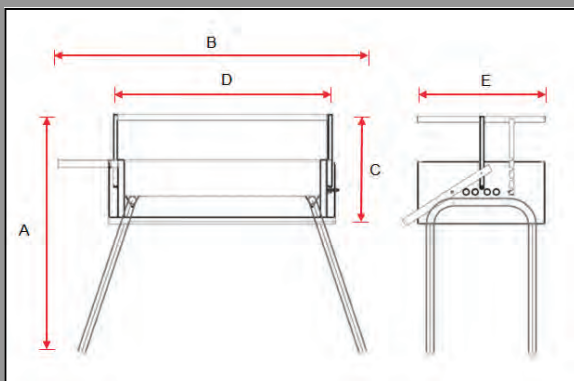

TECHNICAL

Model	Measurements			
	A	B	C	D
Pedestal Braai	765	1075	360	535

TROLLEY BRAAI

Includes: Charcoal starter, Nickel-plated grill, potjie hook, ash tray, side table and legs
Grill Size: 690 x 420mm

FEATURES:

- Two grilling heights
- Removable charcoal tray for easy cleaning
- 1 year warranty

TECHNICAL

Model	Measurements			
	A	B	C	D
Trolley Braai	1240	1152	305	440

EASY BRAAI

Includes: Adjustable grill levels, Folding legs, Mild steel body, Potjie triangle, Nickel-plated grill
Grill Size: 690 x 420mm

FEATURES:

- Four grilling heights
- Side table
- Portable
- Folding legs
- 1 year warranty

TECHNICAL

Model	Measurements				
	A	B	C	D	E
Easy Braai unpacked	830	1015	205	725	425

POTJIE COOKER

Includes: Body, Ash pan, Nickel-plated grill, mesh
Potjie Grill Size: 320mm diameter