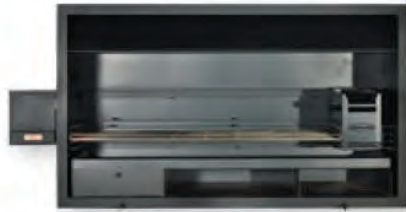

A wide variety of grills are available for the most adventurous of chefs. The chicken or sheep spit, motor and charcoal brazier offer all the opportunities for creative barbecuing. (Gas option available for 1200 only)