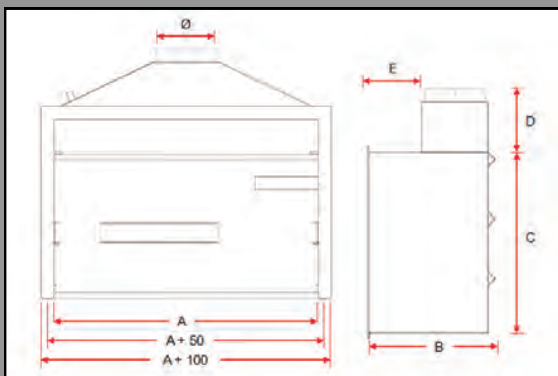

1000 CONTRACTORS

Includes: An outer box, light fitting, potjie hook, charcoal starter, charcoal tray, Nickel-plated grill, door, rotating cowl & base
Grill Size: 785 x 420mm

1200 CONTRACTORS

Includes: An outer box, light fitting, potjie hook, charcoal starter charcoal tray, Nickel-plated grill, door, rotating cowl & base
Grill Size: 985 x 420mm

TECHNICAL

Model	Measurements					Flue Size Ø
	A	B	C	D	E	
700	700	450	685	240	200	225
1000	1000	450	685	240	200	225
1200	1200	450	685	240	150	275

PERFECT FOR INDOOR AND OUTDOOR LIFESTYLES.

The Professional range of Built-in Braais were specially designed for smaller gatherings. Their superior quality and outstanding versatility make them an absolute pleasure to use, every time. Whether they are installed indoors or outdoors, the sizes available enables you to choose one that will blend perfectly with your entertainment area and add an attractive, functional feature to your home.