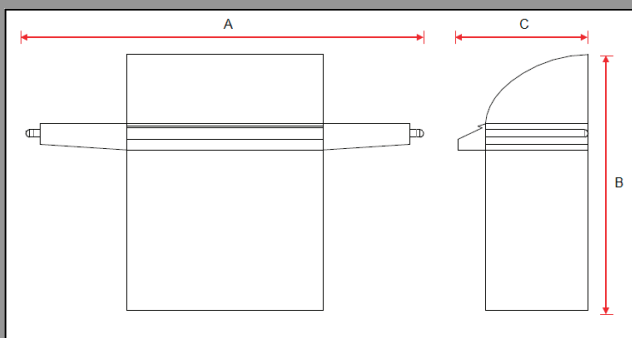

TECHNICAL

Model	Measurements		
	A	B	C
Legend	1500	1180	600