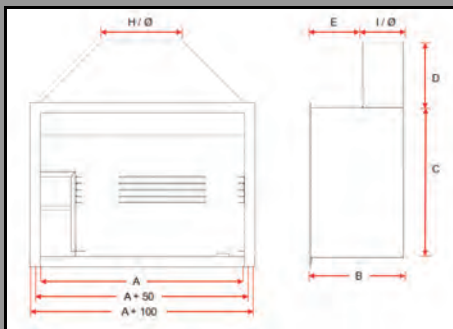

TECHNICAL

Model	Measurements					Flue Size	
BIB	A	B	C	D	E	I / Ø	H / Ø
700 GAS	700	450	735	220	250	200	300
1000 GAS	1000	450	735	320	250	200	400
1200 STD	1200	530	910	270	150	350	500
1200 DUAL	1200	635	815	505	280	350	500
1500 DUAL	1500	635	815	505	280	350	500

Model	Measurements		
Gas Insert	A	B	C
3 BURNER S	415	645	205
4 BURNER S	415	805	205
6 BURNER S	415	1165	205
3 BURNER D	595	645	205
3 BURNER D	595	645	205