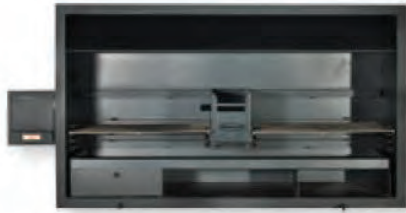

A wide variety of grills are available for the most adventurous of chefs. The chicken or sheep spit, motor and charcoal brazier offer all the opportunities for creative barbecuing. (Gas option available for 1200 only)