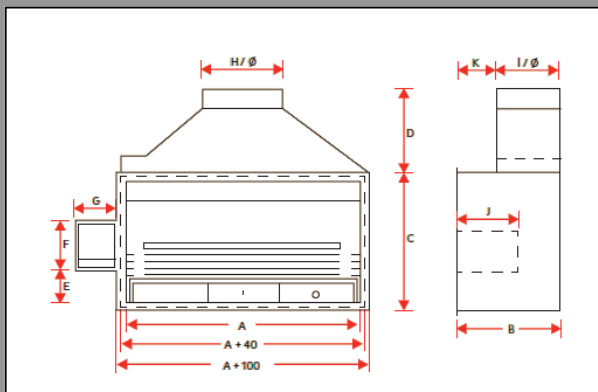

TECHNICAL

Accessory Configurations	Grill Sizes	
	1200 Super Deluxe	1500 Super Deluxe
1. Grill Only	1180 x 590	1490 x 590
2. Grill and Charcoal Starter	930 x 590	1230 x 590
3. Grill, Charcoal Starter and 450 x 590 Wok	525 x 590	830 x 590
4. 2 x Grills and Charcoal Starter	490 x 525	640 x 590
5. Grill, Charcoal Starter and Chicken Spit	450 x 590	640 x 590
6. Sheep Spit and Charcoal Starter	-	-