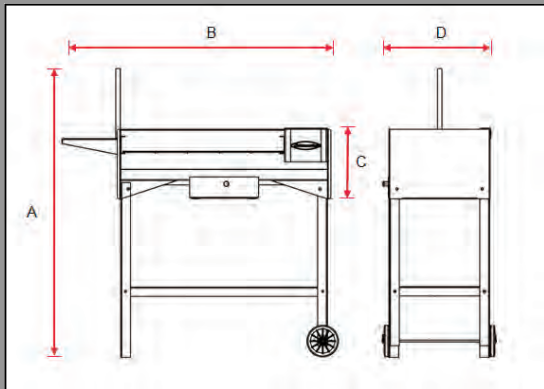

PEDESTAL BRAAI

Includes: Body, sturdy pedestal, Ash pan, Nickel-plated grill, mesh, and cover plate
Grill Size: 725 x 490mm

FEATURES:

- Easily separated pedestal to become portable
- Three grilling heights
- Removable ash tray for easy cleaning

TECHNICAL

Model	Measurements			
	A	B	C	D
Pedestal Braai	765	1075	360	535

TROLLEY BRAAI

Includes: Charcoal starter, Nickel-plated grill, potjie hook, ash tray, side table and legs
Grill Size: 690 x 420mm

FEATURES:

- Two grilling heights
- Removable charcoal tray for easy cleaning
- 1 year warranty

TECHNICAL

Model	Measurements			
	A	B	C	D
Trolley Braai	1240	1152	305	440

EASY BRAAI

Includes: Adjustable grill levels, Folding legs, Mild steel body, Potjie triangle, Nickel-plated grill
Grill Size: 690 x 420mm

FEATURES:

- Four grilling heights
- Side table
- Portable
- Folding legs
- 1 year warranty

TECHNICAL

Model	Measurements				
	A	B	C	D	E
Easy Braai unpacked	830	1015	205	725	425

POTJIE COOKER

Includes: Body, Ash pan, Nickel-plated grill, mesh
Potjie Grill Size: 320mm diameter