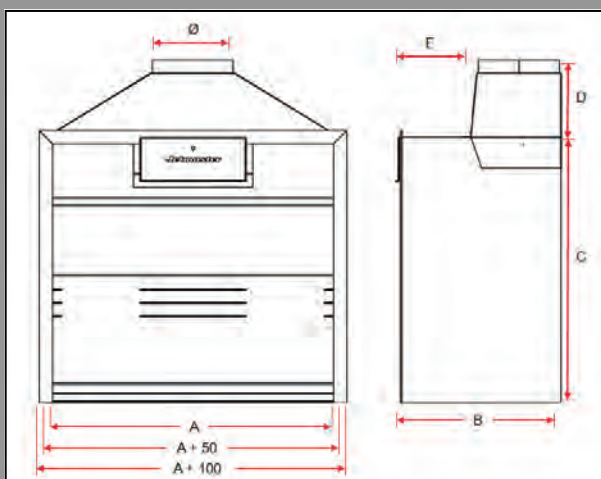

TECHNICAL

Model	Measurements					Flue Size
	A	B	C	D	E	
1050	1060	600	1000	290	255	300