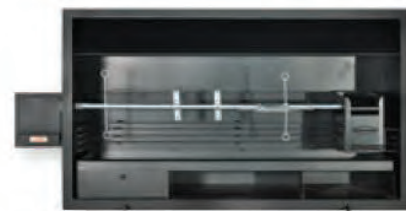

A wide variety of grills are available for the most adventurous of chefs. The chicken or sheep spit, motor and charcoal brazier offer all the opportunities for creative barbecuing. (Gas option available for 1200 only)