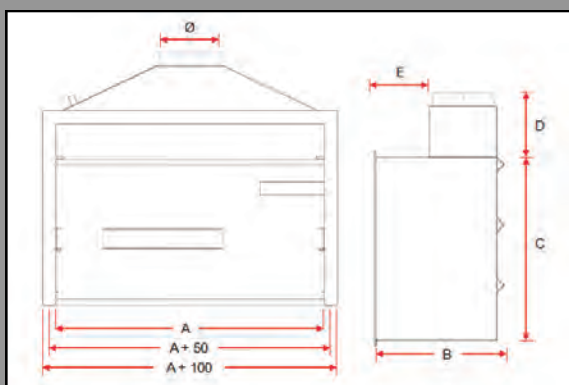

TECHNICAL

Model	Measurements					Flue Size
	A	B	C	D	E	Ø
700 SS	700	450	685	240	200	225
1000 SS	1000	450	685	240	200	225
1200 SS	1200	450	685	240	150	275