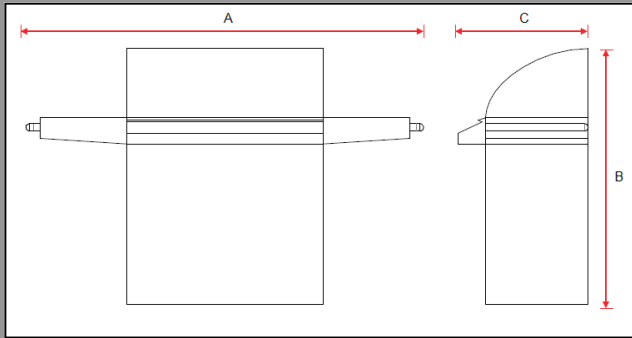

TECHNICAL

Model	Measurements		
	A	B	C
PV4	1838	1180	600