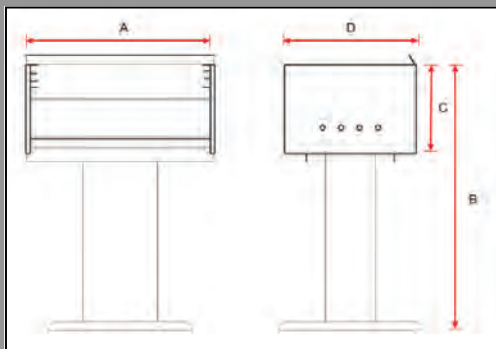

Model	Measurements			
	A	B	C	D
Pedestal Braai	765	1075	360	535