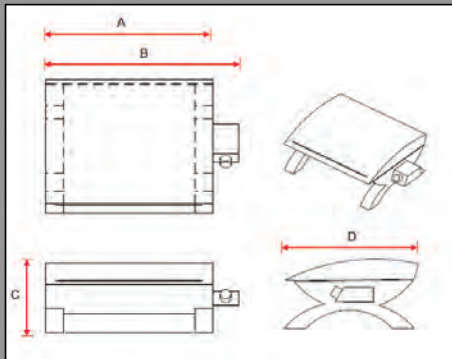

GP GRILL

Includes: One burner gas braai, Stainless steel & black enamel, Cast iron grill

FEATURES:

- Convenient
- Mobile
- Compact
- 1 year warranty

TECHNICAL