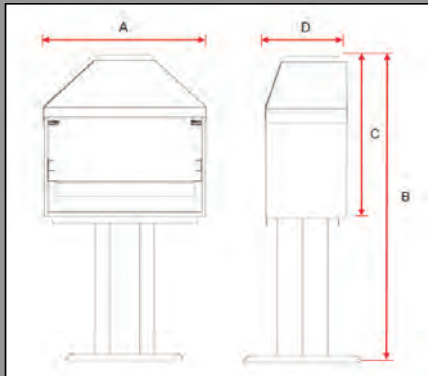

TECHNICAL

Model	Measurements					Flue Size
	A	B	C	D	E	
1050	1060	600	1000	290	255	300

800 FREESTANDING

Includes: An outer box, 1.2m steel flue, Rotating cowl, charcoal tray, Nickel-plated grill, door and pedestal
Grill Size: 750 x 350mm

FEATURES:

- Easy and convenient to install
- Removable charcoal tray for easy cleaning
- Sliding door can be used as counter top
- Two grilling heights
- 5 year warranty

TECHNICAL

Model	Measurements				Flue Size
	A	B	C	D	Ø
850	808	1515	800	407.5	275